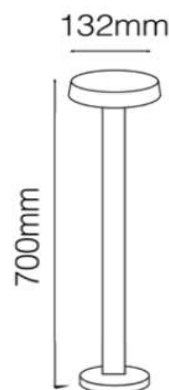

Sovitron Interior Pvt.Ltd.

Model Name	JETT-R1500-700/DL-OUC-R1500-700-6
Description	Bollard light

Technical description		Image
Dimension	Dia=132mm H=As per requirement	
Frame	Aluminium Die-cast	
Color Tempertaure	5700K	
Power	6W	
Total Luminous Flux	400 lm	
Efficacy	66 lm/W	
IP rating	54	
Beam angle	360 Degree	
Color Rendering	≥80	
Mounting	Surface	
Optics	Clear polycarbonate diffuser	
Dimming	NON-Dimmable	
Operating Voltage	220-240 VAC	
Standard Lifetime	L70 minimum at 50,000 burning hours	
Remarks:-		

Dimension diagram

Address: Plot #7 Saroorpur-Nangla Industrial Area,Ballabgarh-Sohna Road,Faridabad-121005
Email: info@sovitron.com